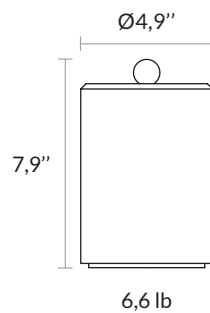

LYRA[®]
DESIGN BY ATELIER ALAIN ELLOUZ
MADE IN FRANCE

MATERIALS

Alabaster, brass and painted steel

SOURCE LUMENS

Dimmable intensity, 150 lm maximum
Light temperature : 3000 K

LIGHT SWITCH

Brass button integrated to the lamp :
sensitive switch / dimmer