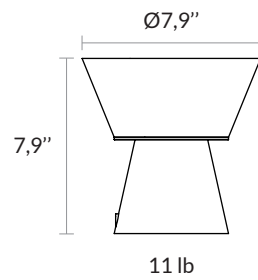

ATELIER ALAIN ELLOUZ
PARIS

GAMA® . édition

NOMADIC LAMP

GAMA®
DESIGN BY ATELIER ALAIN ELLOUZ
MADE IN FRANCE

MATERIALS

Alabaster, brass and painted steel

SOURCE LUMENS

Dimmable intensity, 150 lm maximum
Light temperature : 3000 K

LIGHT SWITCH

Brass button integrated to the lamp :
sensitive switch / dimmer

BATTERY

Lithium-ion polymer battery 2500mAh
Autonomy : about 8 hours according to
intensity
Micro usb charger 5V-1A included

REFERENCE

ED-0015